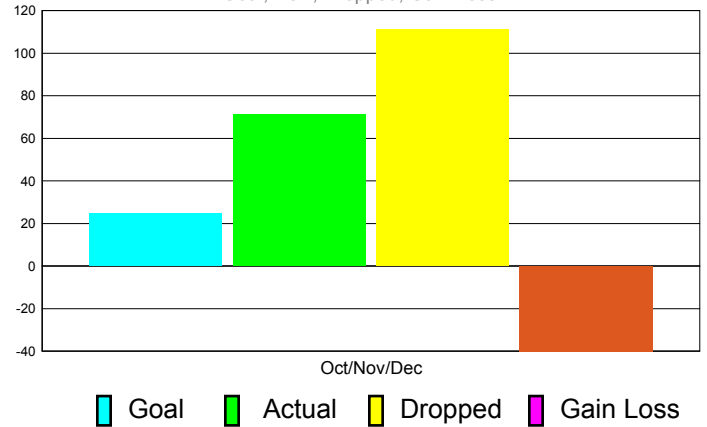

Membership Results 2011-2012

Goal, New, Dropped, Gain/Loss